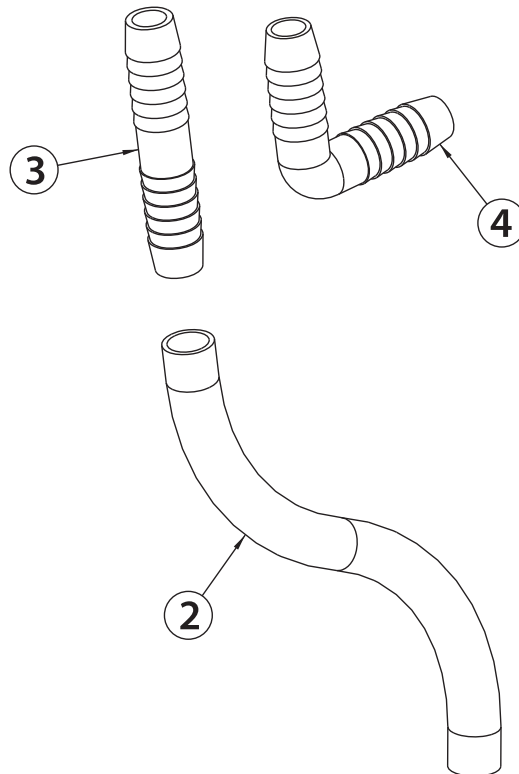

AIRCELL CONDENSATE DRAIN KIT

1/2" Condensate Drain Kit (#55471-AC0164)

<i>Item</i>	<i>Description</i>	<i>Part #</i>
2	Tubing, Clear Vinyl 15"	55Y07-AC0058-01
3*	Fitting, Barbed Insert, PVC, 1/2"	55W40-AC0162
4*	Fitting, Barbed, 90 Deg, PVC, 1/2"	55W40-AC0163